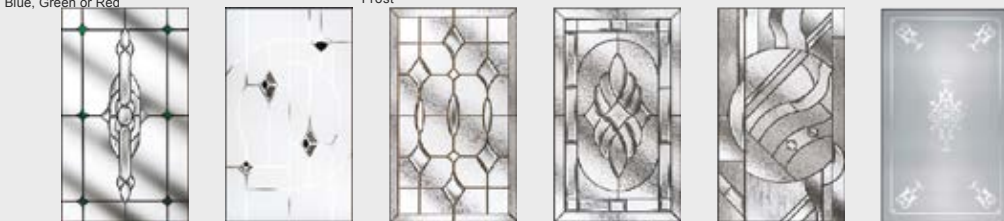

Crystal Bohemia Blue, Green, Red or Frost Murano Blue, Green, Red or Black Brass Art Clarity (no pattern required) Zinc Art Elegance (no pattern required) English Rose Staxton