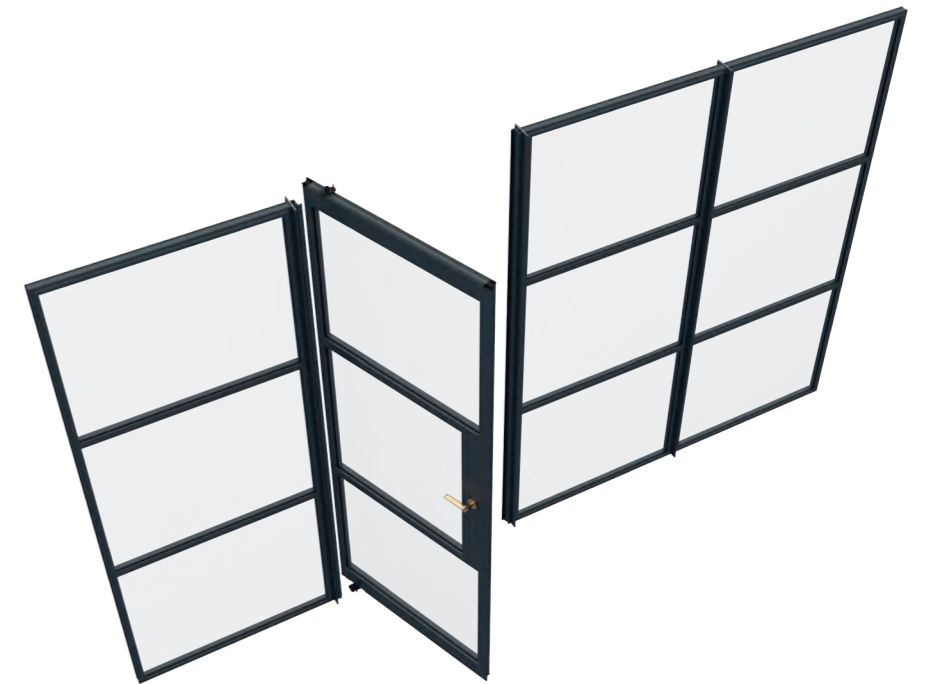

DOOR SASH SPECIFICATIONS

Maximum Width	2000mm
Minimum Width	400mm
Maximum Height	2500mm
Maximum Weight	100kg
Door	Single or double
Glazing	6mm, 8mm, 4-10-4mm or 18mm
Colour	Various powder coating colours available with a 25 year guarantee