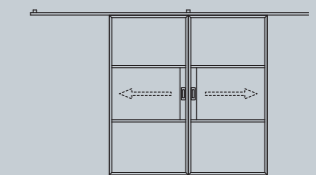

FIXED SCREEN

SINGLE DOOR

DOUBLE DOOR

PIVOT DOOR

SLIDING DOOR

SLIDING DOUBLE DOOR

OFFSET SINGLE SLIDING DOOR

OFFSET DOUBLE SLIDING DOOR

Pivot Screen

Our pivot screen options provides the flexibility to instantly change the way the internal space is configured. Available up to 2 metres wide and with standard or soft close options.

DOOR SASH SPECIFICATIONS