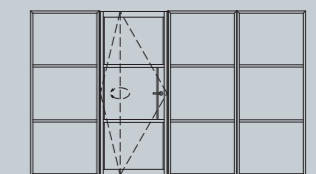

FIXED SCREEN

SINGLE DOOR

DOUBLE DOOR

PIVOT DOOR

SLIDING DOOR

SLIDING DOUBLE DOOR

OFFSET SINGLE SLIDING DOOR

OFFSET DOUBLE SLIDING DOOR

Pivot Screen

Our pivot screen options provides the flexibility to instantly change the way the internal space is configured. Available up to 2 metres wide and with standard or soft close options.

DOOR SASH SPECIFICATIONS